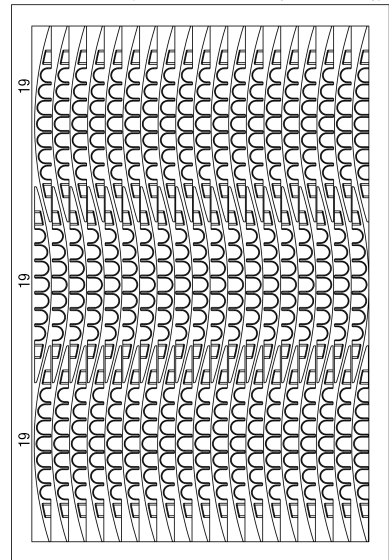

DEFENDER® BOX BELADUNGSPLAN

LOADING PLAN | PLAN DE CHARGEMENT | PLANO DE CARGA

www.adamhall.com

NANO (88 pcs. / Total weight 449 kg)

MINI (69 pcs. / Total weight 478,2 kg)

COMPACT (57 pcs. / Total weight 272,2 kg)

MIDI (27 pcs. / Total weight 406 kg)

III (20 pcs. / Total weight 502 kg)

XXL (13 pcs. / Total weight 334 kg)

ULTRA L (6 pcs. / Total weight 247 kg)