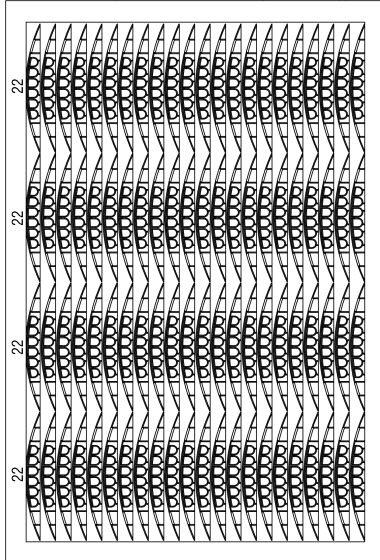

DEFENDER® BOX BELADUNGSPLAN

LOADING PLAN | PLAN DE CHARGEMENT | PLANO DE CARGA

www.adamhall.com

NANO (88 pcs. / Total weight 449 kg)

MINI (69 pcs. / Total weight 478,2 kg)

COMPACT (57 pcs. / Total weight 272,2 kg)

MIDI (27 pcs. / Total weight 406 kg)

III (20 pcs. / Total weight 502 kg)

XXL (13 pcs. / Total weight 334 kg)

ULTRA L (6 pcs. / Total weight 247 kg)