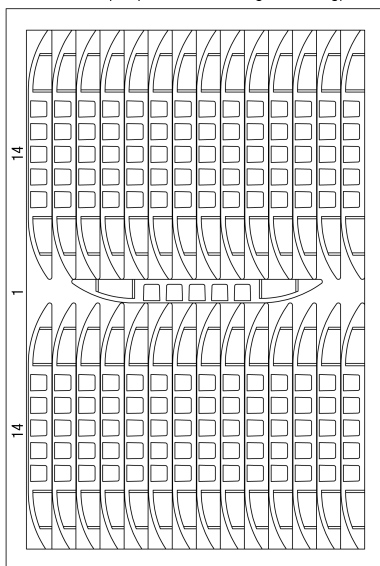

DEFENDER® BOX BELADUNGSPLAN

LOADING PLAN | PLAN DE CHARGEMENT | PLANO DE CARGA

www.adamhall.com

NANO (88 pcs. / Total weight 449 kg)

MINI (69 pcs. / Total weight 478,2 kg)

COMPACT (57 pcs. / Total weight 272,2 kg)

MIDI (27 pcs. / Total weight 406 kg)

III (20 pcs. / Total weight 502 kg)

XXL (13 pcs. / Total weight 334 kg)

ULTRA L (6 pcs. / Total weight 247 kg)